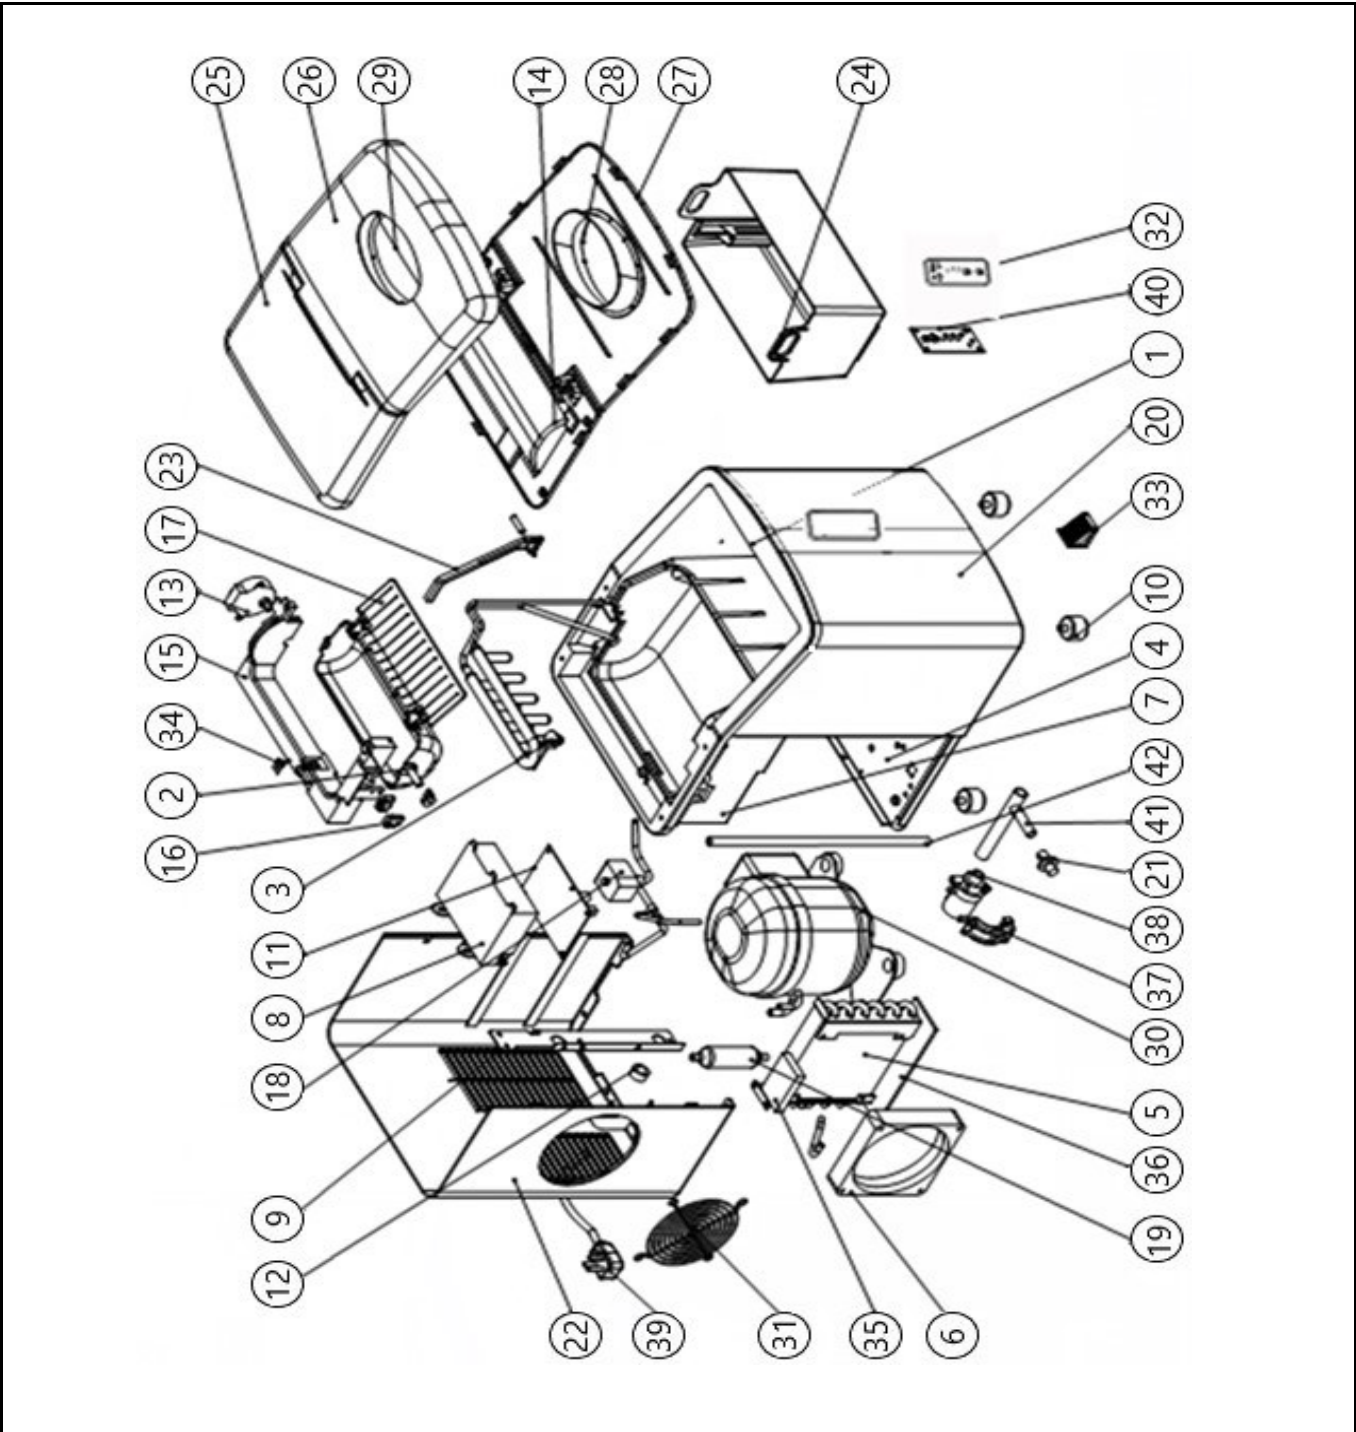

Bill of materials (BOM)

 <p>Hendi B.V. Steenoven 21 3911 TX Rhenen The Netherlands</p> <p style="font-size: small; color: green;">Tools for Chefs</p>	Batch #	Appliance part#
	HK097121 and up	271568
	Description	
Ice cube machine - Kitchen Line 12		

Date	02-06-2022	Revision #	1.1
Revision	New display PCB and back cover.		

Item	Description	Part#	Quantity	Remark	Picture
1	Inner housing	n/a	1		
2	Ice case	903490	1	Incl. item 17	
3	Evaporator	n/a	1		
4	Bottom cover	n/a	1		
5	Condenser	n/a	1		
6	Fan	903605	1		
7	Housing frame	n/a	1		
8	Main PCB housing	n/a	1		
9	Housing bracket	n/a	1		
10	Feet	903513	4		
11	Main PCB (3rd generation)	929032	1		
12	Heyco cord inlet	904374	1		
13	Synchronous motor	903537	1		
14	Lid complete	931110	1	Incl. item 25, 26, 27, 28 and 29	
15	Ice case bracket	n/a	1		
16	Microswitch	903582	1		
17	Ice shovel	nss	1	Available as 903490	
18	Electromagnetic valve	903612	1		
19	Filter dryer	n/a	1		
20	Front cover	n/a	1		
21	Drain plug (complete assembly)	903551	1		
22	Back cover	n/a	1		
23	Senspr support	n/a	1		
24	Ice basket	903629	1		
25	Lid cover (top)	nss	1	Available as 931110	
26	Lid cover (hinge)	nss	1	Available as 931110	
27	Lid cover (bottom)	nss	1	Available as 931110	
28	Looking glass (bottom)	nss	1	Available as 931110	
29	Looking glass (top)	nss	1	Available as 931110	
30	Compressor	n/a	1		
31	Ventilation grid	n/a	1		
32	Display sticker with frame	962329	1		
33	Water filter	903568	1		
34	Water detection bracket	n/a	1		
35	Condenser insulation pad (top)	n/a	1		
36	Condenser insulation pad (bottom)	n/a	1		
37	Waterpump bracket	n/a	1		
38	Waterpump	903506	1		
39	Power cord	n/a	1		
40	Display PCB	962312	1		
41	Silicone tube (drain/pump)	n/a	1		
42	Silicone tube (fill)	n/a	1		
*	Silicone drain plug	903438	1	Also available as 903551	