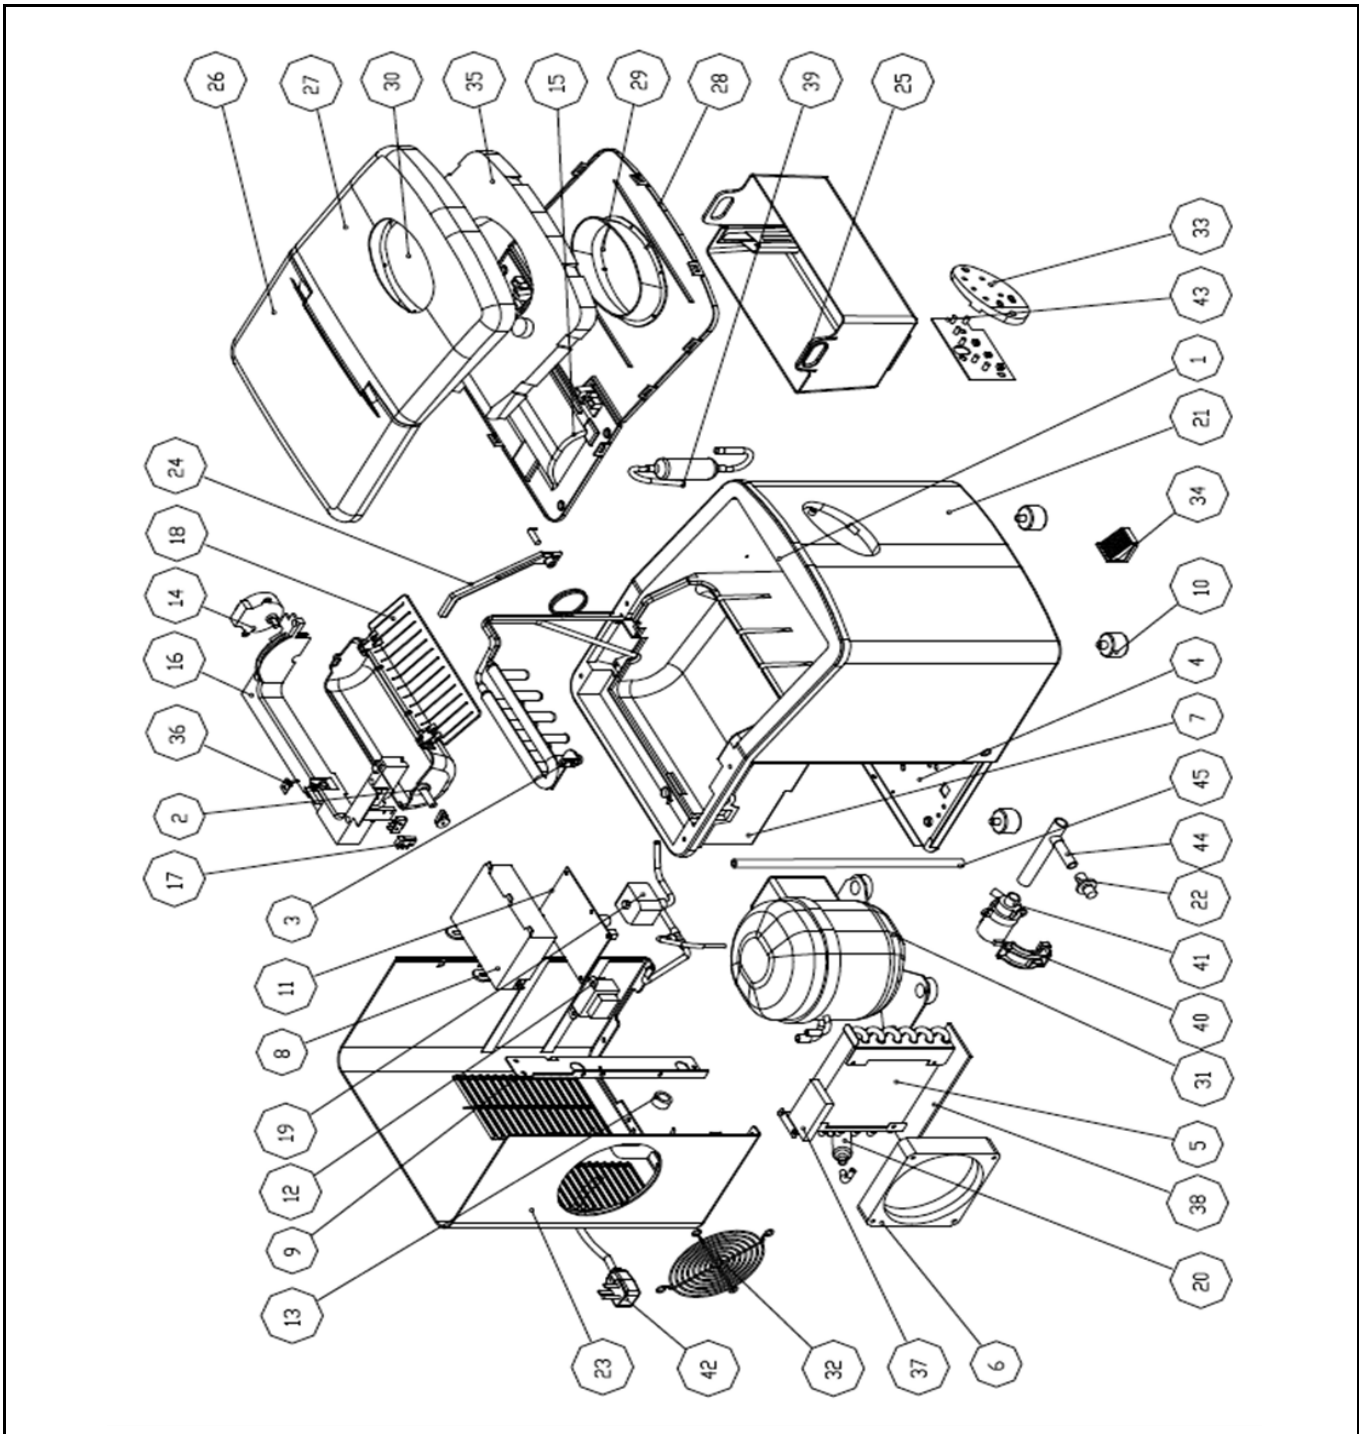

Drawing

Tools for Chefs

Hendi B.V.
Steenoven 21
3911 TX Rhenen
The Netherlands

Batch #

000000 until
HK058721

Appliance part#

271568

Description

Ice cube machine - Kitchen Line 12

Date	02-06-2022	Revision #	1.0
Revision	First Bill of Materials (BOM)